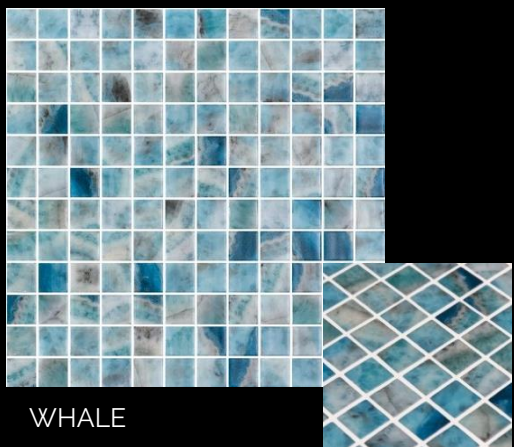

ANIMAL

25 x 25 mm

CAREY

DACTYLUS

WHALE

RODE

CALAMARY

LAGUNA