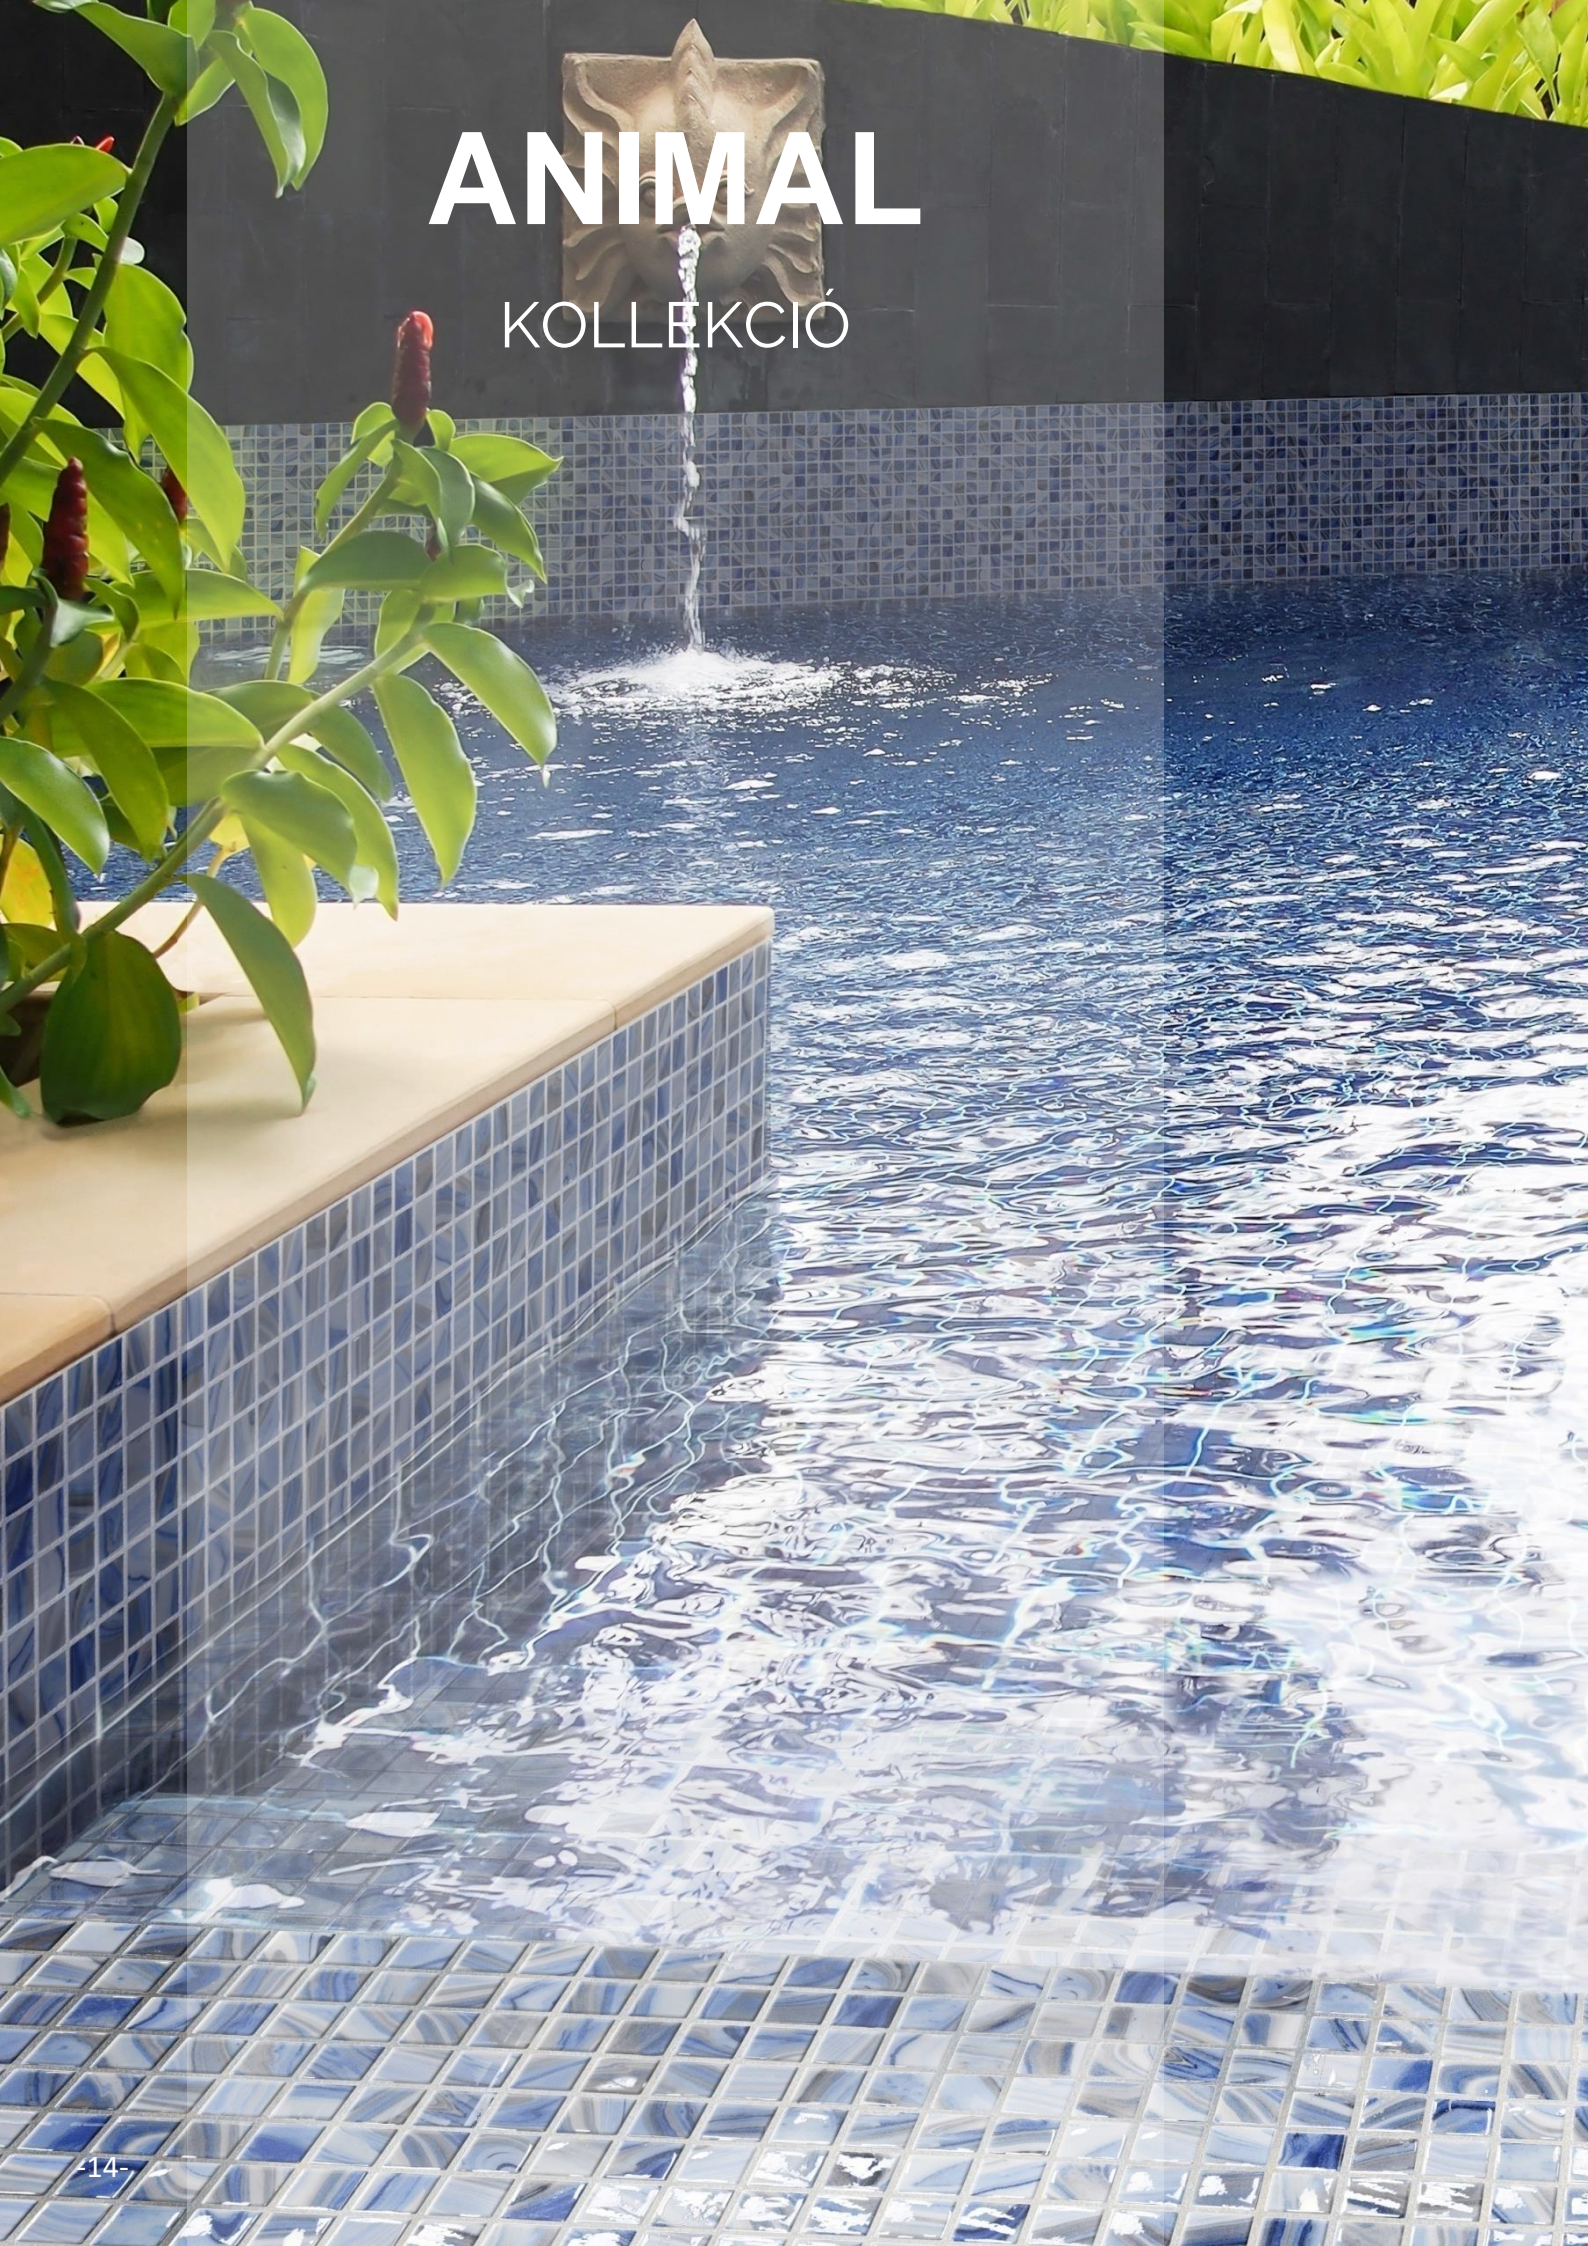

ANIMAL

25 x 25 mm

CAREY

DACTYLUS

WHALE

RODE

CALAMARY

LAGUNA