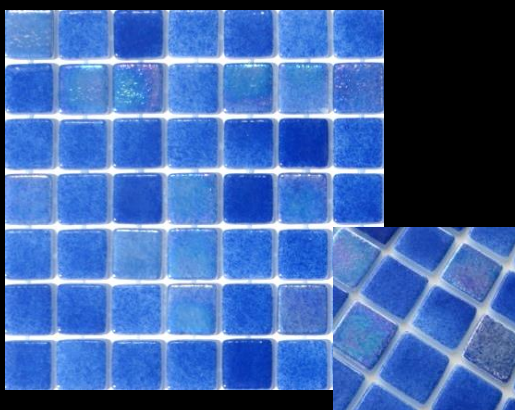

ASTRO

25 x 25 mm

AQUARIUS