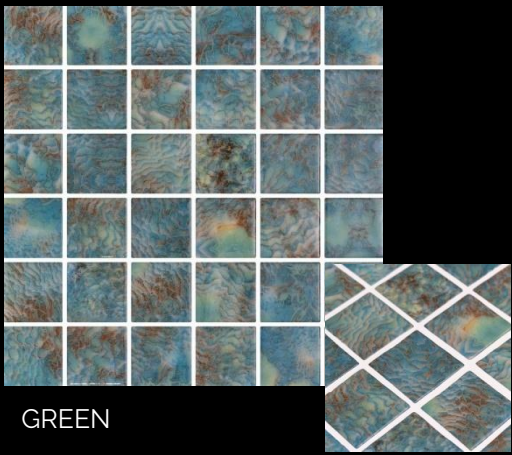

RHINO

CHAMELEON

ANIMAL MAXI

50 x 50 mm

CALAMARI

GECKO

GREEN

SHELL