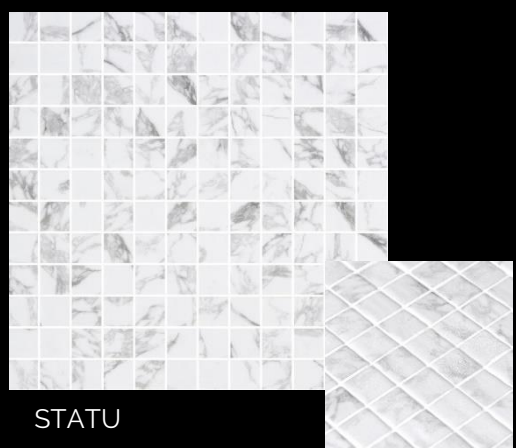

CREAM

IVOR

WINDSTORM

MANNA

SLATE

BAZALT

STATU

NERO MARBLE MATT