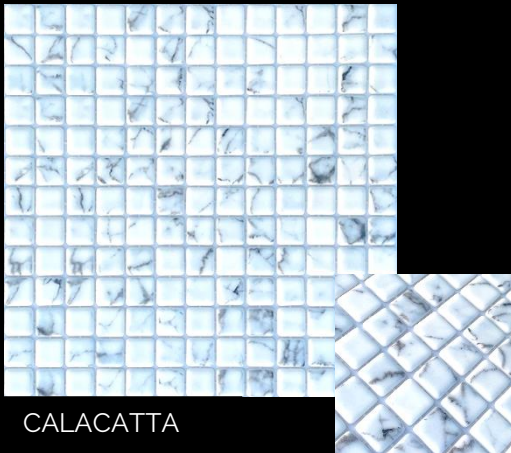

KARMA

25 x 25 mm