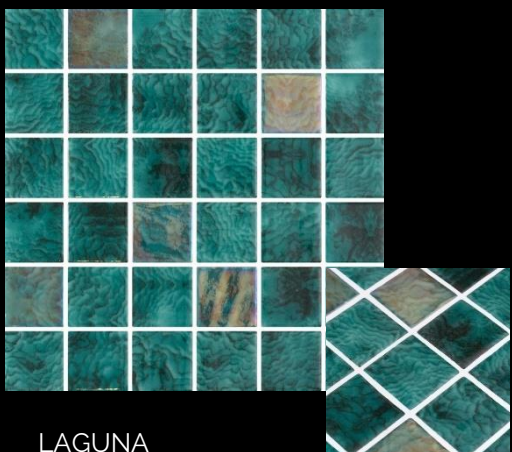

CAMELEON

LAGUNA