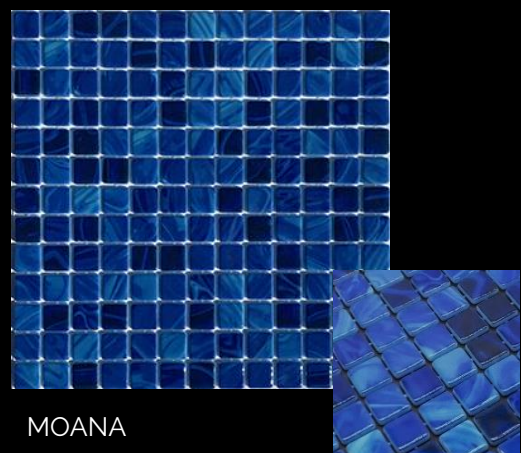

AQUARELA

MOANA