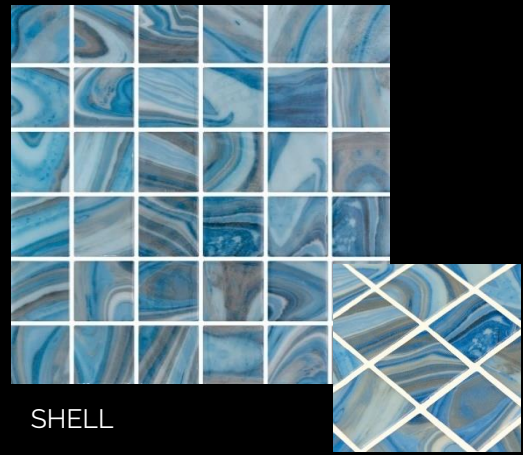

RHINO

CHAMELEON

ANIMAL MAXI

50 x 50 mm

CALAMARI

GECKO

GREEN

SHELL