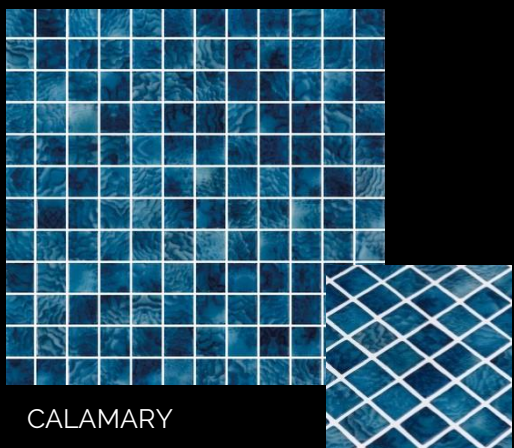

ANIMAL

25 x 25 mm

CAREY

DACTYLUS

WHALE

RODE

CALAMARY

LAGUNA