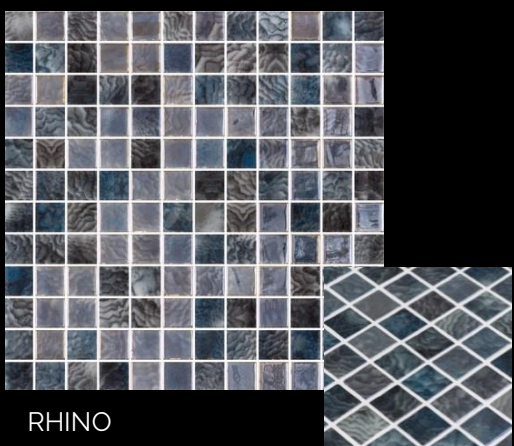

ANIMAL

25 x 25 mm

CAREY

DACTYLUS

WHALE

RODE

CALAMARY

LAGUNA