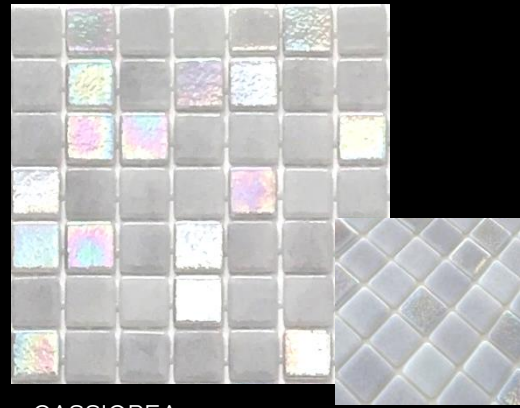

ASTRO

25 x 25 mm

CASSIOPEA