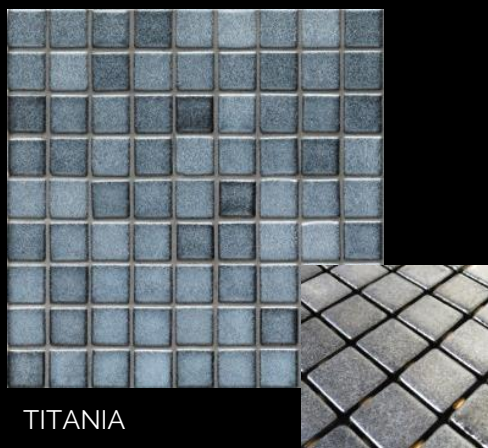

METAL

25 x 25 mm

TITANIA