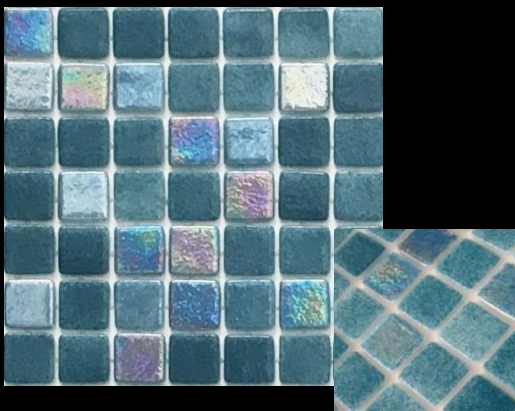

REFERENCIÁK

66 – 89 old.

HEX 3D kollekcio

58 - 59 old.

An aerial photograph of a swimming pool with a curved edge. The pool water is a clear, light blue-green color. The pool deck is made of light-colored tiles with a grid pattern. The background is a deep blue sky.

ANDROMEDA

HYDRA

AQUARIUS

PISCES

ASTRO

25 x 25 mm

ARIES

LUNA