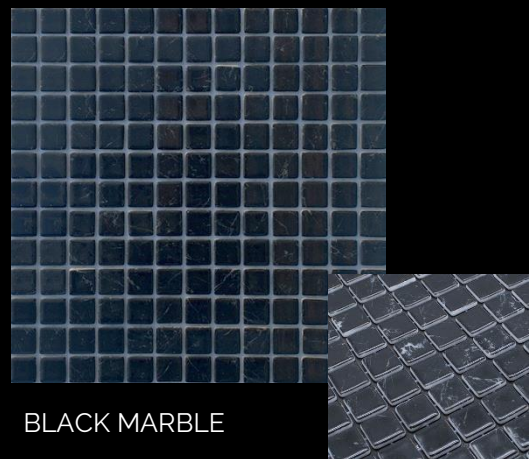

MAXI

NATURAL

KARMA

25 x 25 mm

CALACATTA

BLACK MARBLE

TRAVERTINE

ALOHA