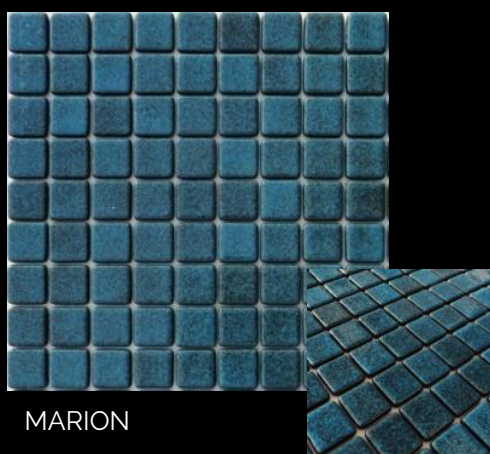

BLACK BODY

25 x 25 mm

SAFIRON

TIGRON

MARION

SPINION

LILIAN

RUBICON