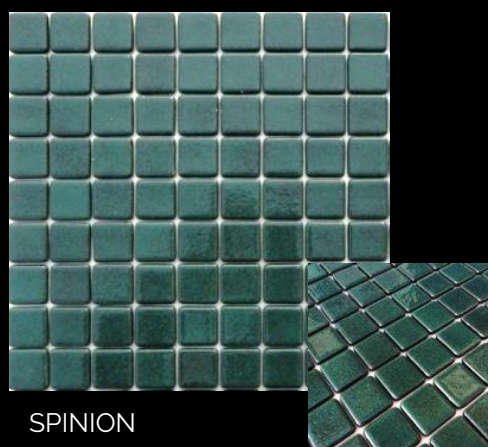

BLACK BODY

25 x 25 mm

SAFIRON

TIGRON

MARION

SPINION

LILIAN

RUBICON