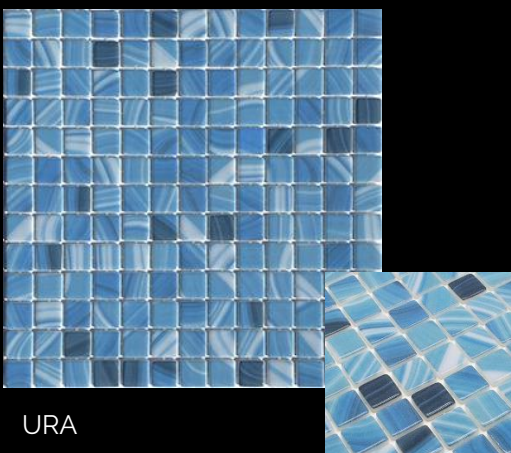

BALISTONE

URA