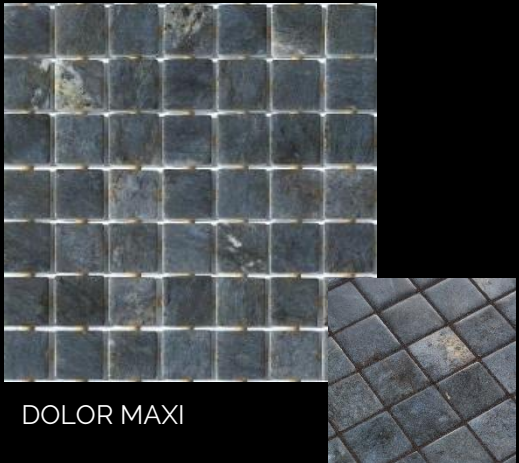

ASH MAXI

SARSEN MAXI

PHIL MAXI

RIVER MAXI

DOLOR MAXI

BALIS MAXI

A modern outdoor pool with a waterfall, mosaic tiles, and a spa area. The pool is surrounded by white mosaic tiles with a geometric pattern. A black rectangular waterfall fixture is mounted on the wall, pouring water into the pool. A large, light-colored ceramic vase sits on a ledge. In the background, a spa area with wooden decking and yellow cushions is visible. The scene is set in a bright, sunny environment with shadows cast on the walls.