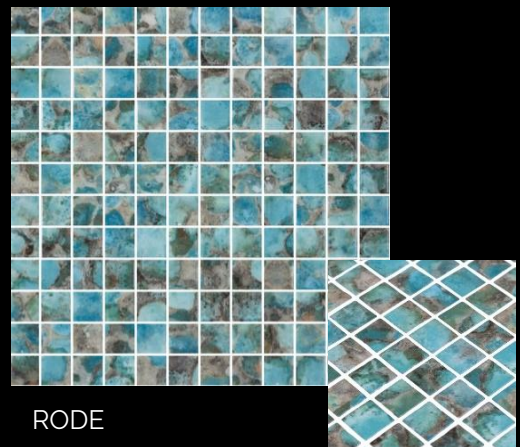

ANIMAL

25 x 25 mm

CAREY

DACTYLUS

WHALE

RODE

CALAMARY

LAGUNA