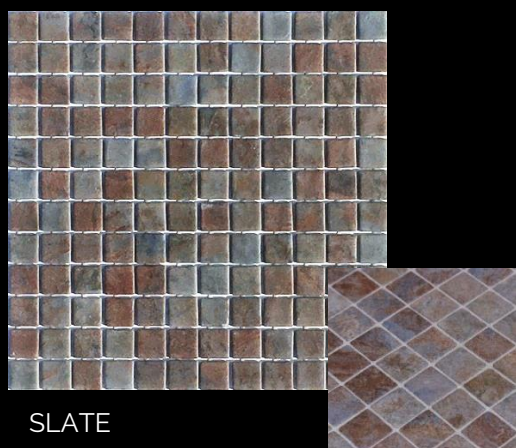

CREAM

IVOR

WINDSTORM

MANNA

SLATE

BAZALT

STATU

NERO MARBLE MATT