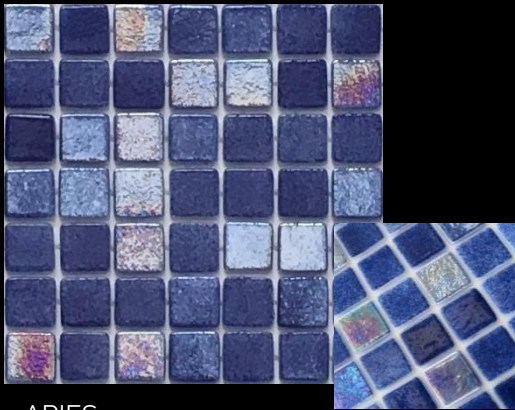

REFERENCIÁK

66 – 89 old.

HEX 3D kollekcio

58 - 59 old.

An aerial photograph of a swimming pool with a curved edge. The pool water is a clear, light blue-green color. The pool deck is made of light-colored tiles with a grid pattern. The background is a deep blue sky.

ANDROMEDA

HYDRA

AQUARIUS

PISCES

ASTRO

25 x 25 mm

ARIES

LUNA