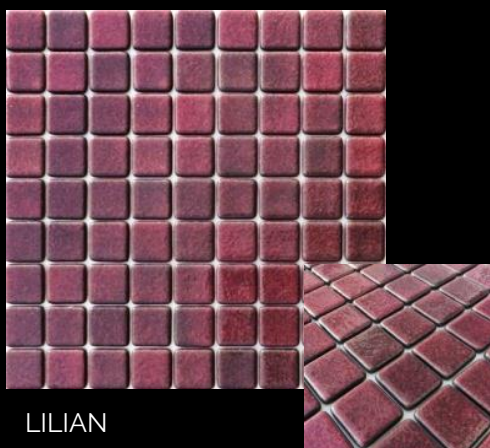

BLACK BODY

25 x 25 mm

SAFIRON

TIGRON

MARION

SPINION

LILIAN

RUBICON