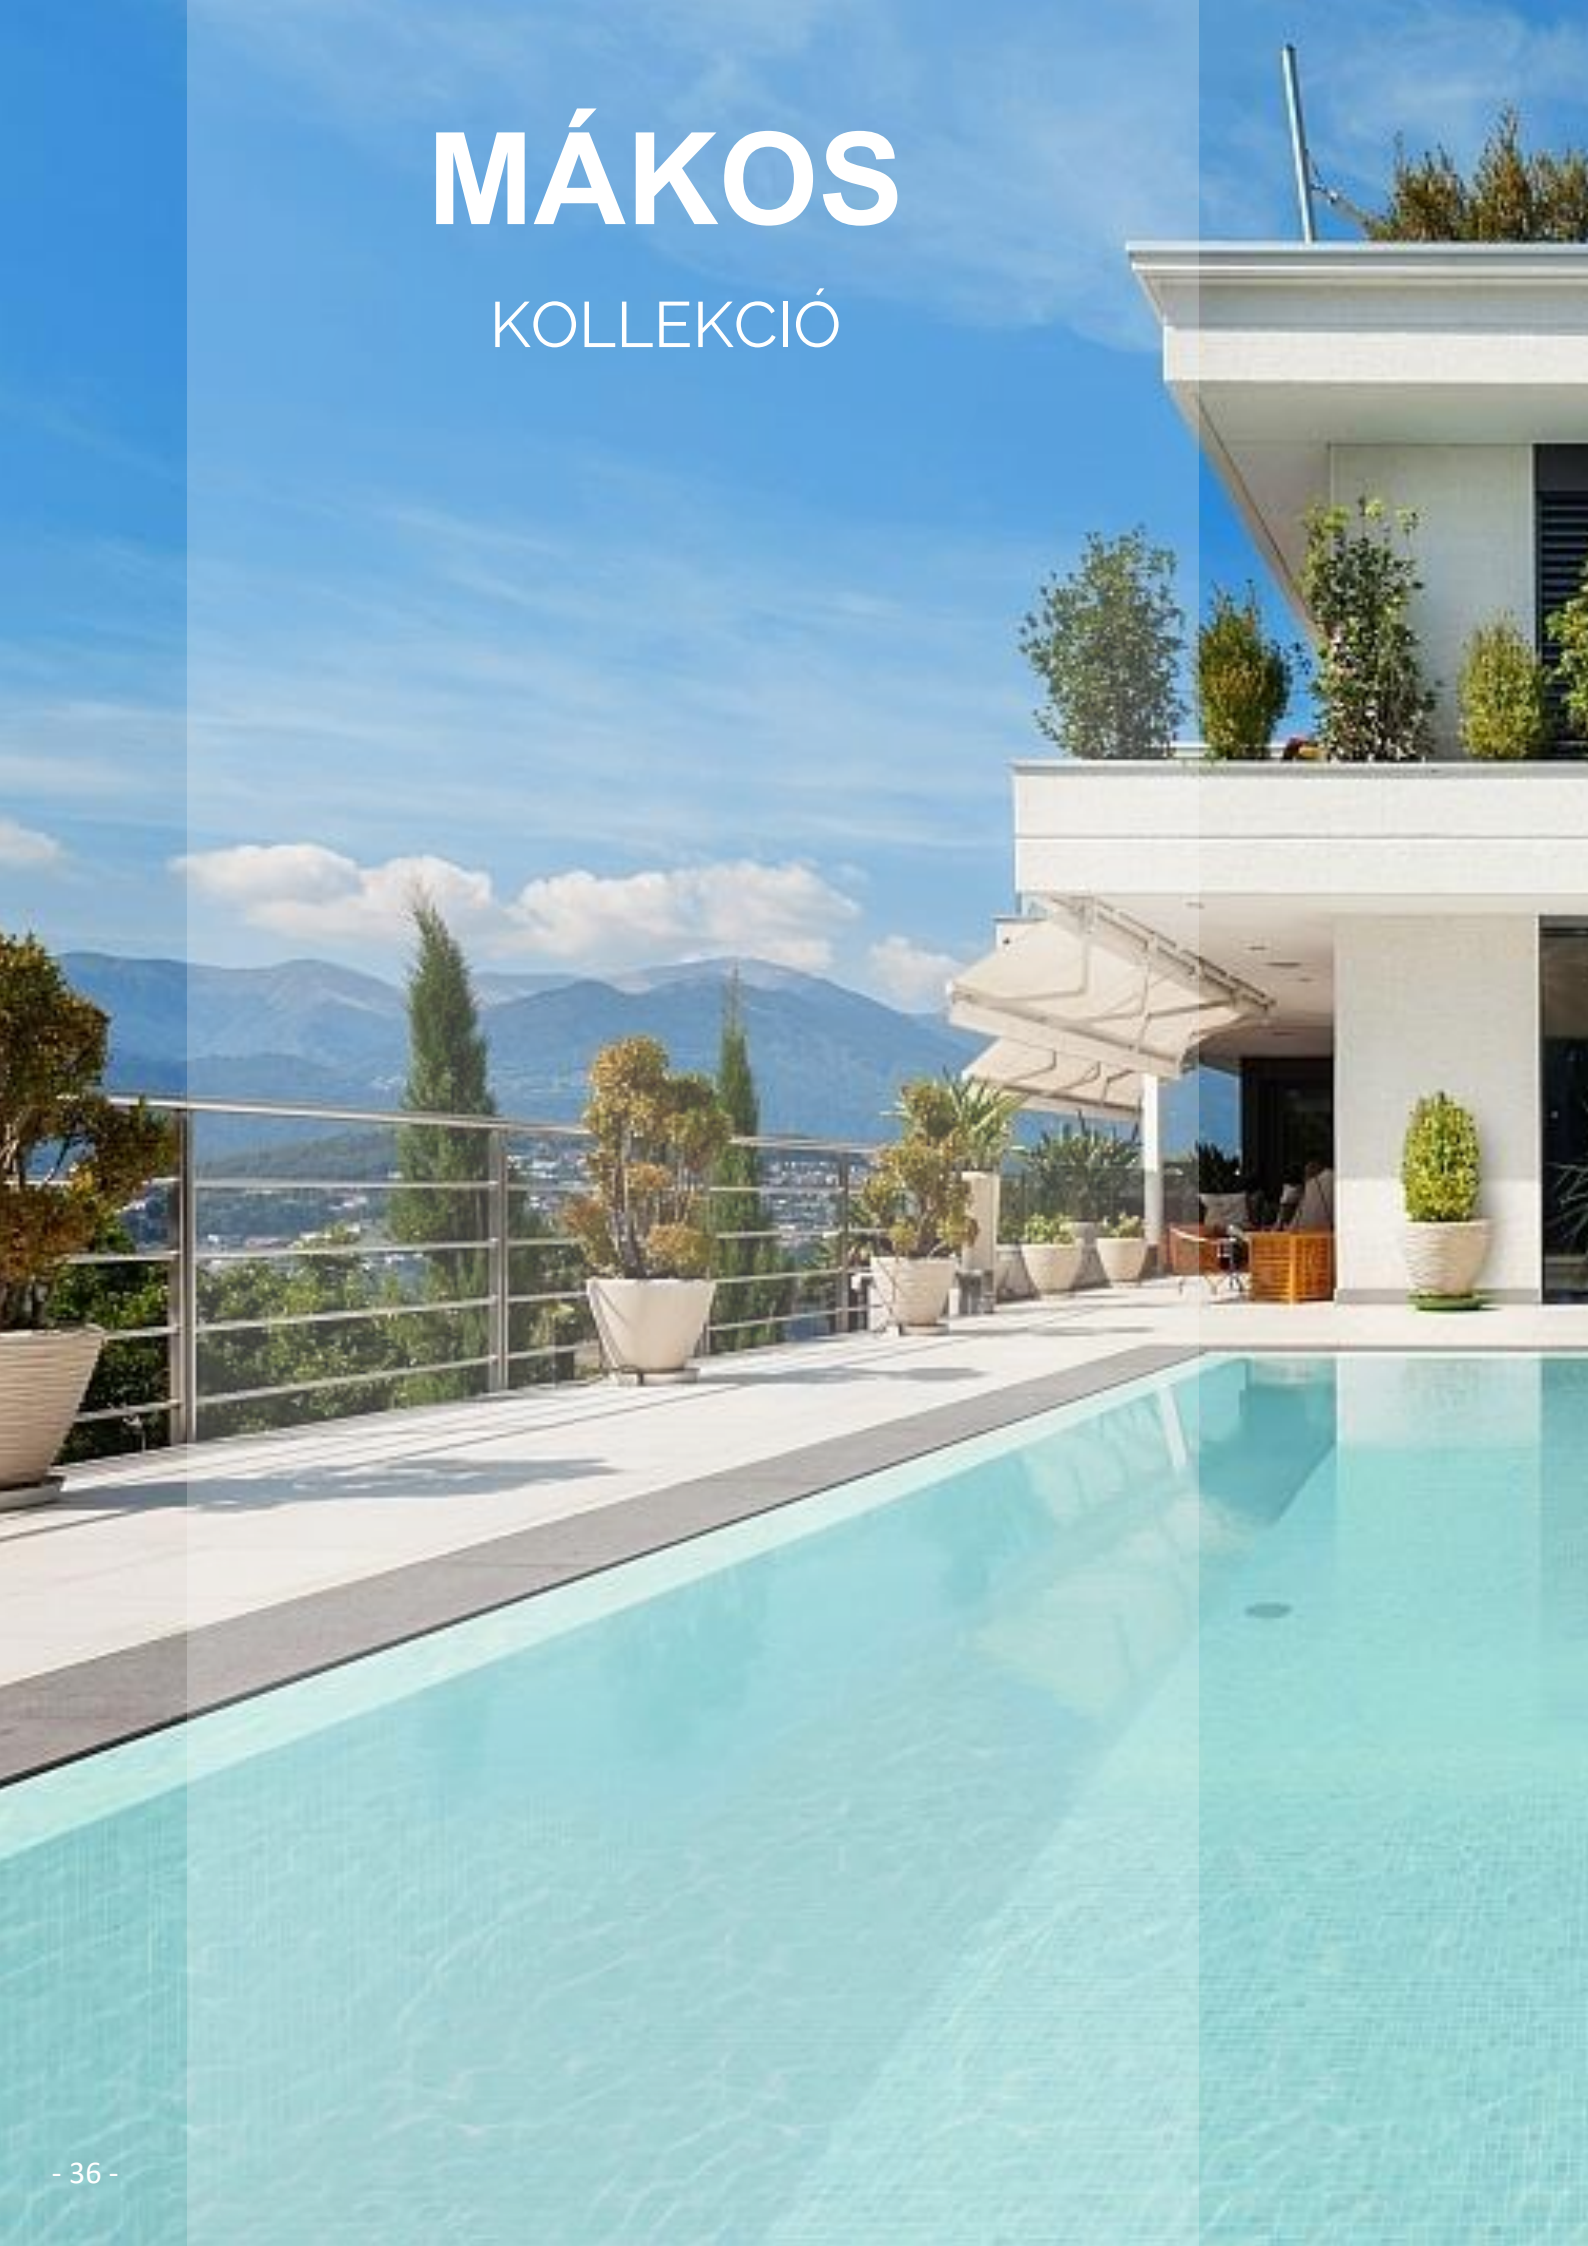

MÁKOS

KOLLEKCIÓ