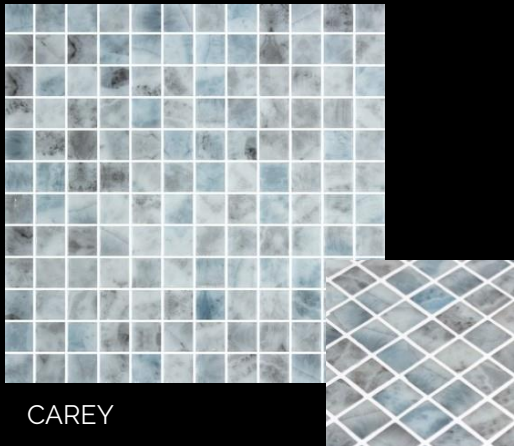

ANIMAL

25 x 25 mm

CAREY

DACTYLUS

WHALE

RODE

CALAMARY

LAGUNA