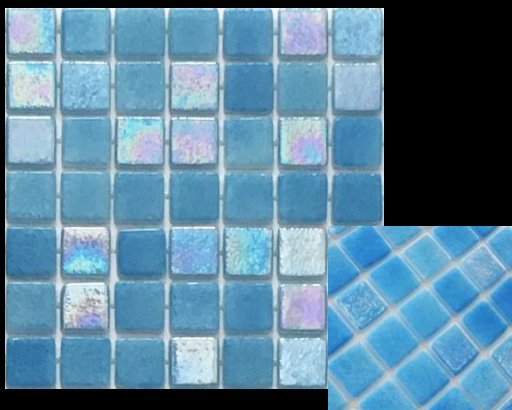

ASTRO

25 x 25 mm

ANDROMEDA