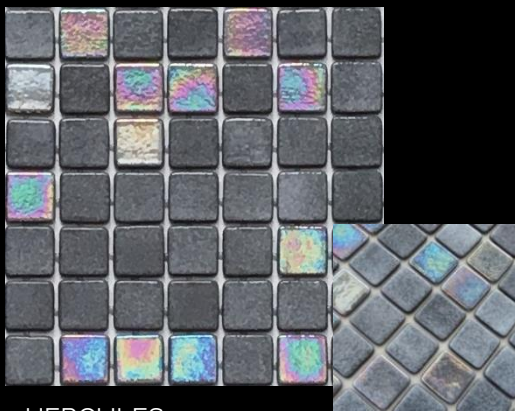

ASTRO

25 x 25 mm

HERCULES