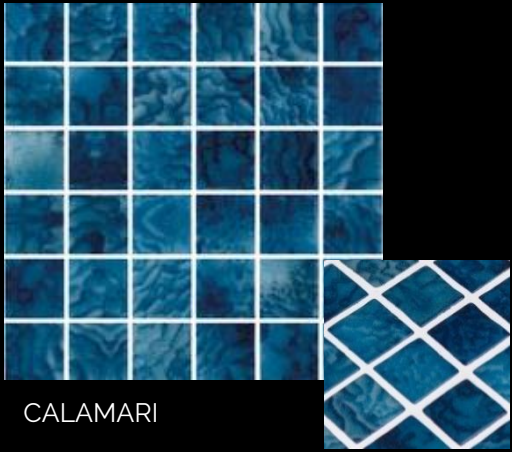

ANIMAL MAXI

50 x 50 mm