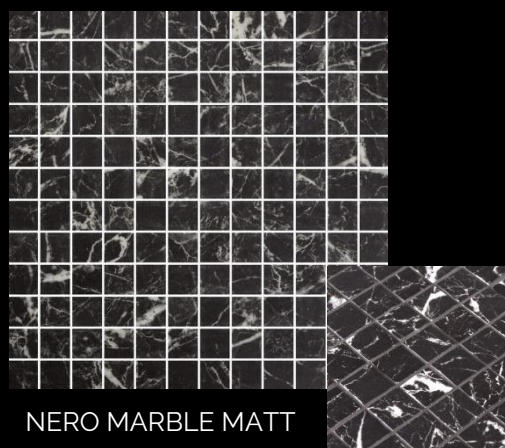

CREAM

IVOR

WINDSTORM

MANNA

SLATE

BAZALT

STATU

NERO MARBLE MATT