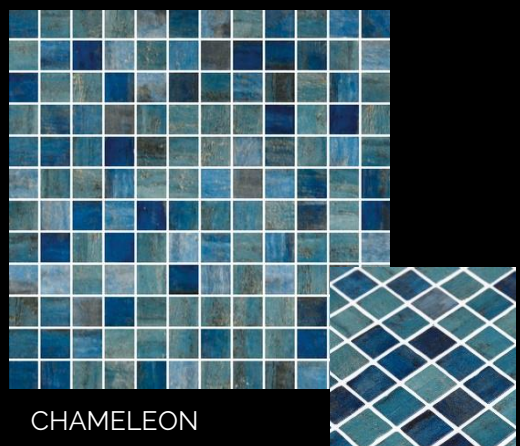

LAGUNA

CHAMELEON