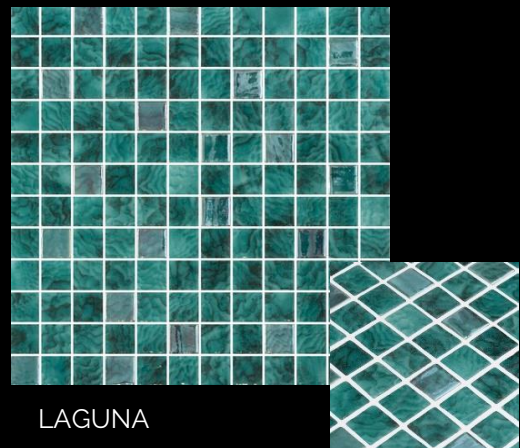

ANIMAL

25 x 25 mm

CAREY

DACTYLUS

WHALE

RODE

CALAMARY

LAGUNA