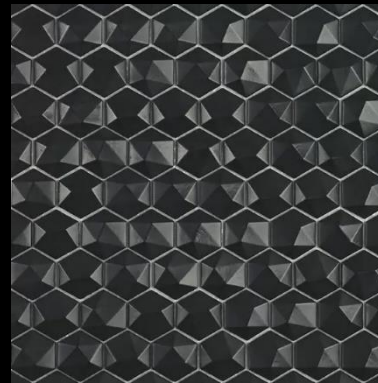

HEXA 3D MATT

HEXA 3D MATT

35 mm

HEX 3D WHITE

HEX 3D LIGHT GREY

HEX 3D LIGHT GREY

HEX 3D DARK GREY

HEX 3D FRAPPE